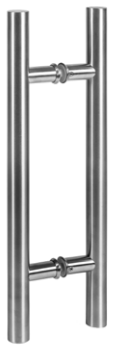

PREMIUM

DIMENSIONS	FRAME	GLASS	HINGES PCS
7 x 19	690 x 1890	Clear / Gray / Bronze	2
7 x 20	690 x 1990	Clear / Bronze	2
8 x 19	790 x 1890	Gray / Bronze	2
8 x 20	790 x 1990	Clear / Gray / Bronze	3

FRAME 42 x 70

Aluminium

GLASS 8 MM TEMPERED

Clear

Bronze

Gray

HINGES
Gray

Stainless

LOCK
Roller lock

HANDLE
Trendline metal

Premium
metal-metal

STEAM BLACK

TRENDLINE

DIMENSIONS	FRAME	GLASS	HINGES PCS
6 x 19	590 x 1890	Clear / Gray / Bronze	2
7 x 19	690 x 1890	Clear / Gray / Bronze	2
7 x 20	690 x 1990	Clear / Gray / Bronze	2
7 x 21	690 x 2090	Gray	2
8 x 19	790 x 1890	Clear / Gray / Bronze	2
8 x 20	790 x 1990	Clear / Bronze	3
9 x 19	890 x 1890	Gray	2
9 x 21	890 x 2090	Gray	3