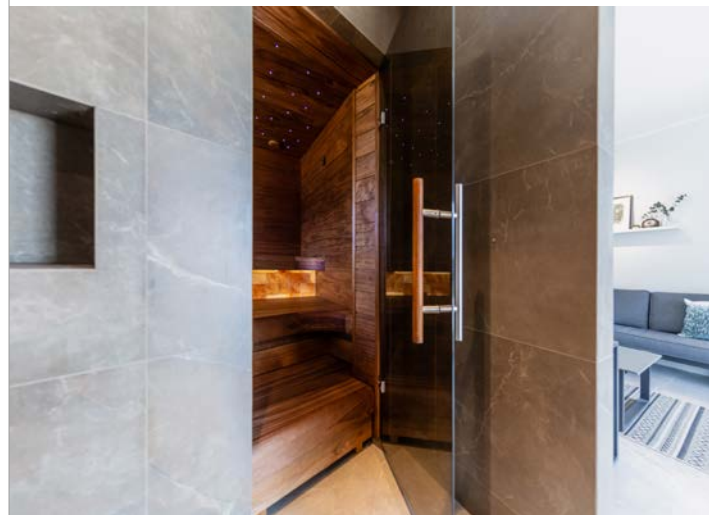

Thermory radiata pine. Private sauna in Estonia. Photographer: Elvo Jakobson