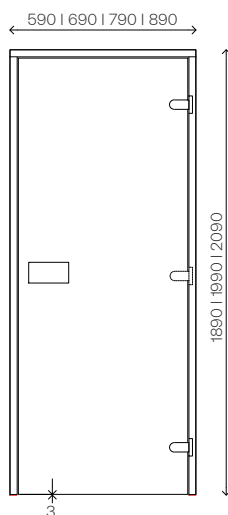

DOOR MAINTENANCE

1. Before using the sauna, we recommend treating the wooden surfaces of the door with a treatment product meant for protecting wooden surfaces in a sauna.
2. Regularly check the condition of the hinges and lock fastenings. If necessary, tighten the hinge bolts or adjust the lock.
3. Avoid water constantly running on the door frame and excessive moisture.
4. Clean the door glass regularly using a glass cleaner. Avoid abrasive cleaning products that could damage the glass surface.

ADDITIONAL INFORMATION:

- All Thermory doors come right-handed as standard but can be altered during installation.
- Please contact our sales department for additional information about our prices and terms.
- We also manufacture doors with frosted glass, special sizes and other made-to-order details on request.

Thermory's installation and maintenance instructions can be found on our website www.thermory.com.