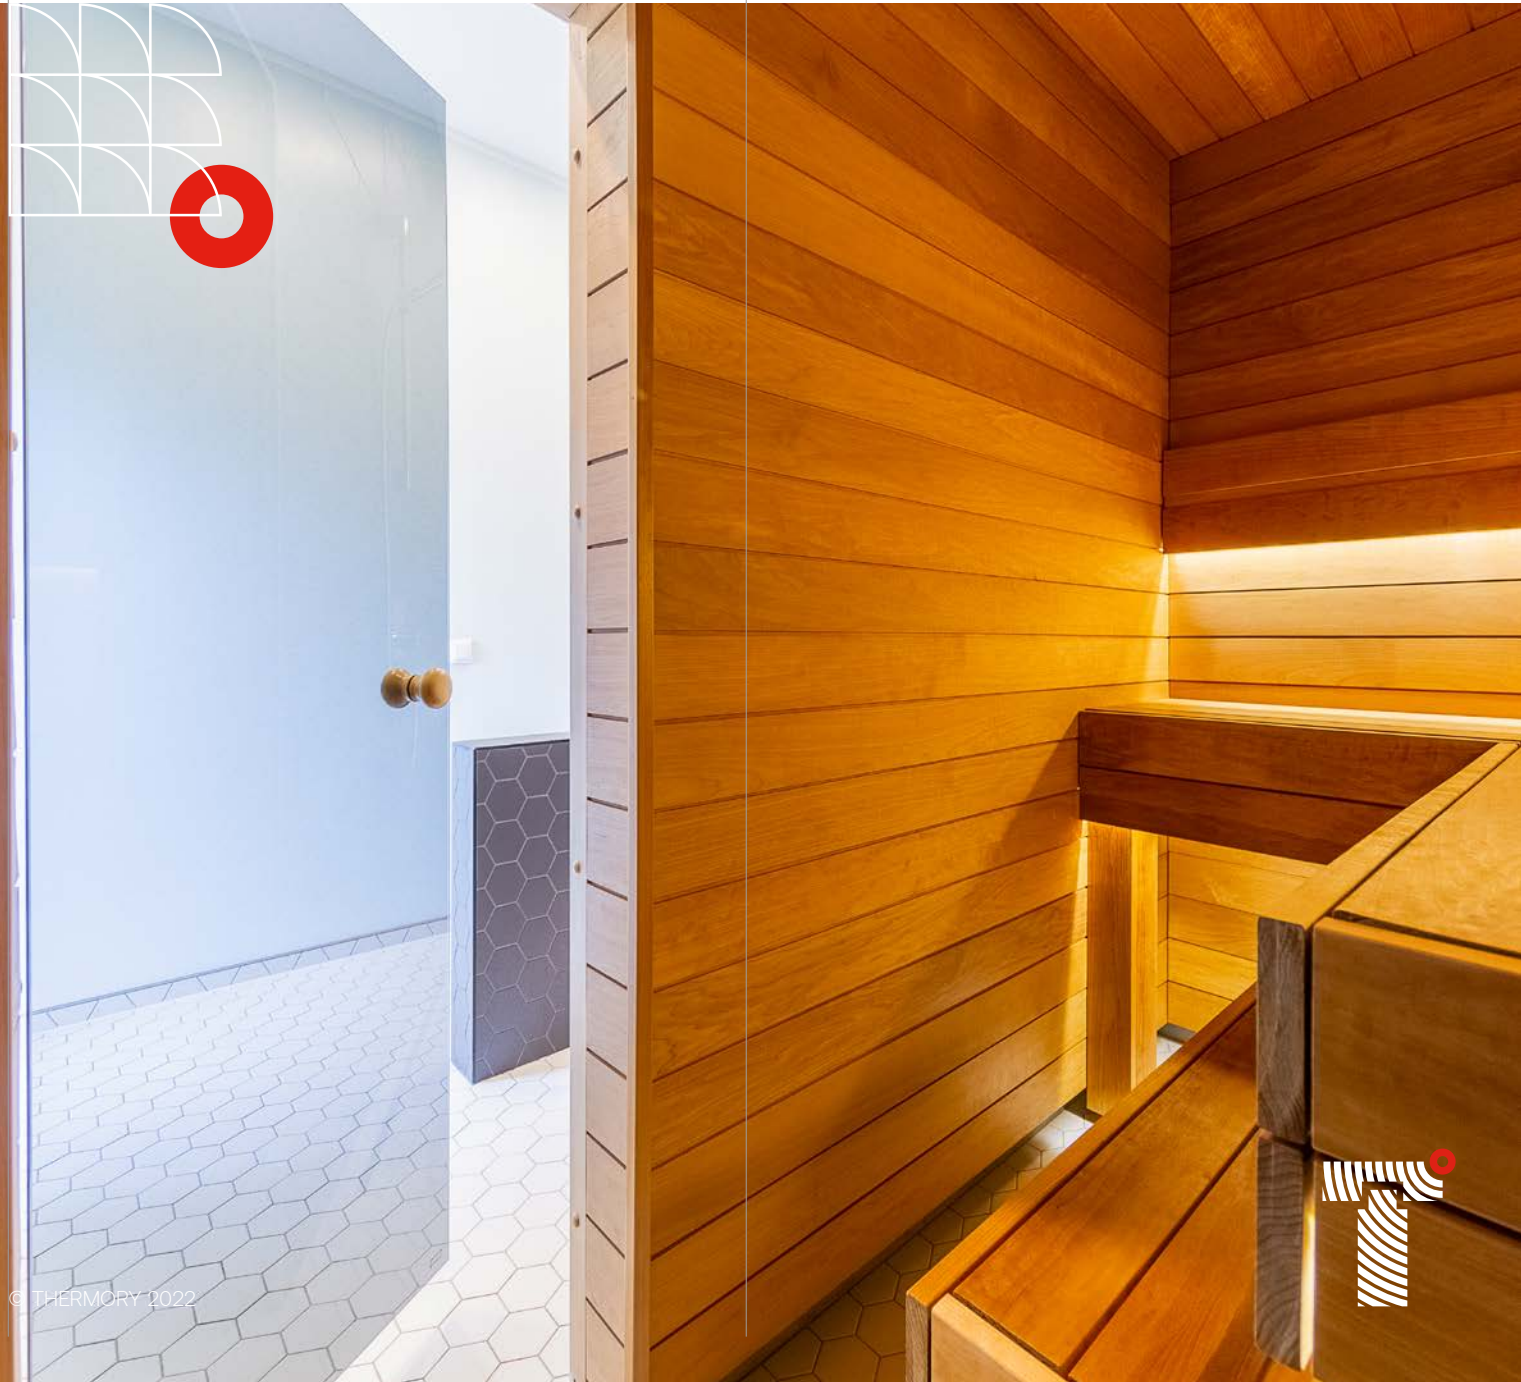

SAUNA^o

by THERMORY®

Thermory's top quality wood products have been on the market for 25 years. In addition to sauna material, prefabricated elements and accessories, our product range includes a reputable selection of sauna doors.

o Both simple, classic solutions and more modern styles are available as standard.

o You can find the perfect solution for your sauna room by combining various quality handles, door hinges and locks*.

*Locks can only be combined on Trendline doors.

Product sheet

Sauna doors

100% REAL WOOD PRODUCTS

INDUSTRY EXPERTS
We have delivered superior quality and unrivaled beauty for over 25 years

QUALITY MATERIALS
A wide range of wood species, profiles and finishes

ENVIRONMENTALLY FRIENDLY
Wood from sustainably managed forests with chemical-free modification

Thermory thermo-aspen. Private sauna in Estonia. Photographer: Elvo Jakobson