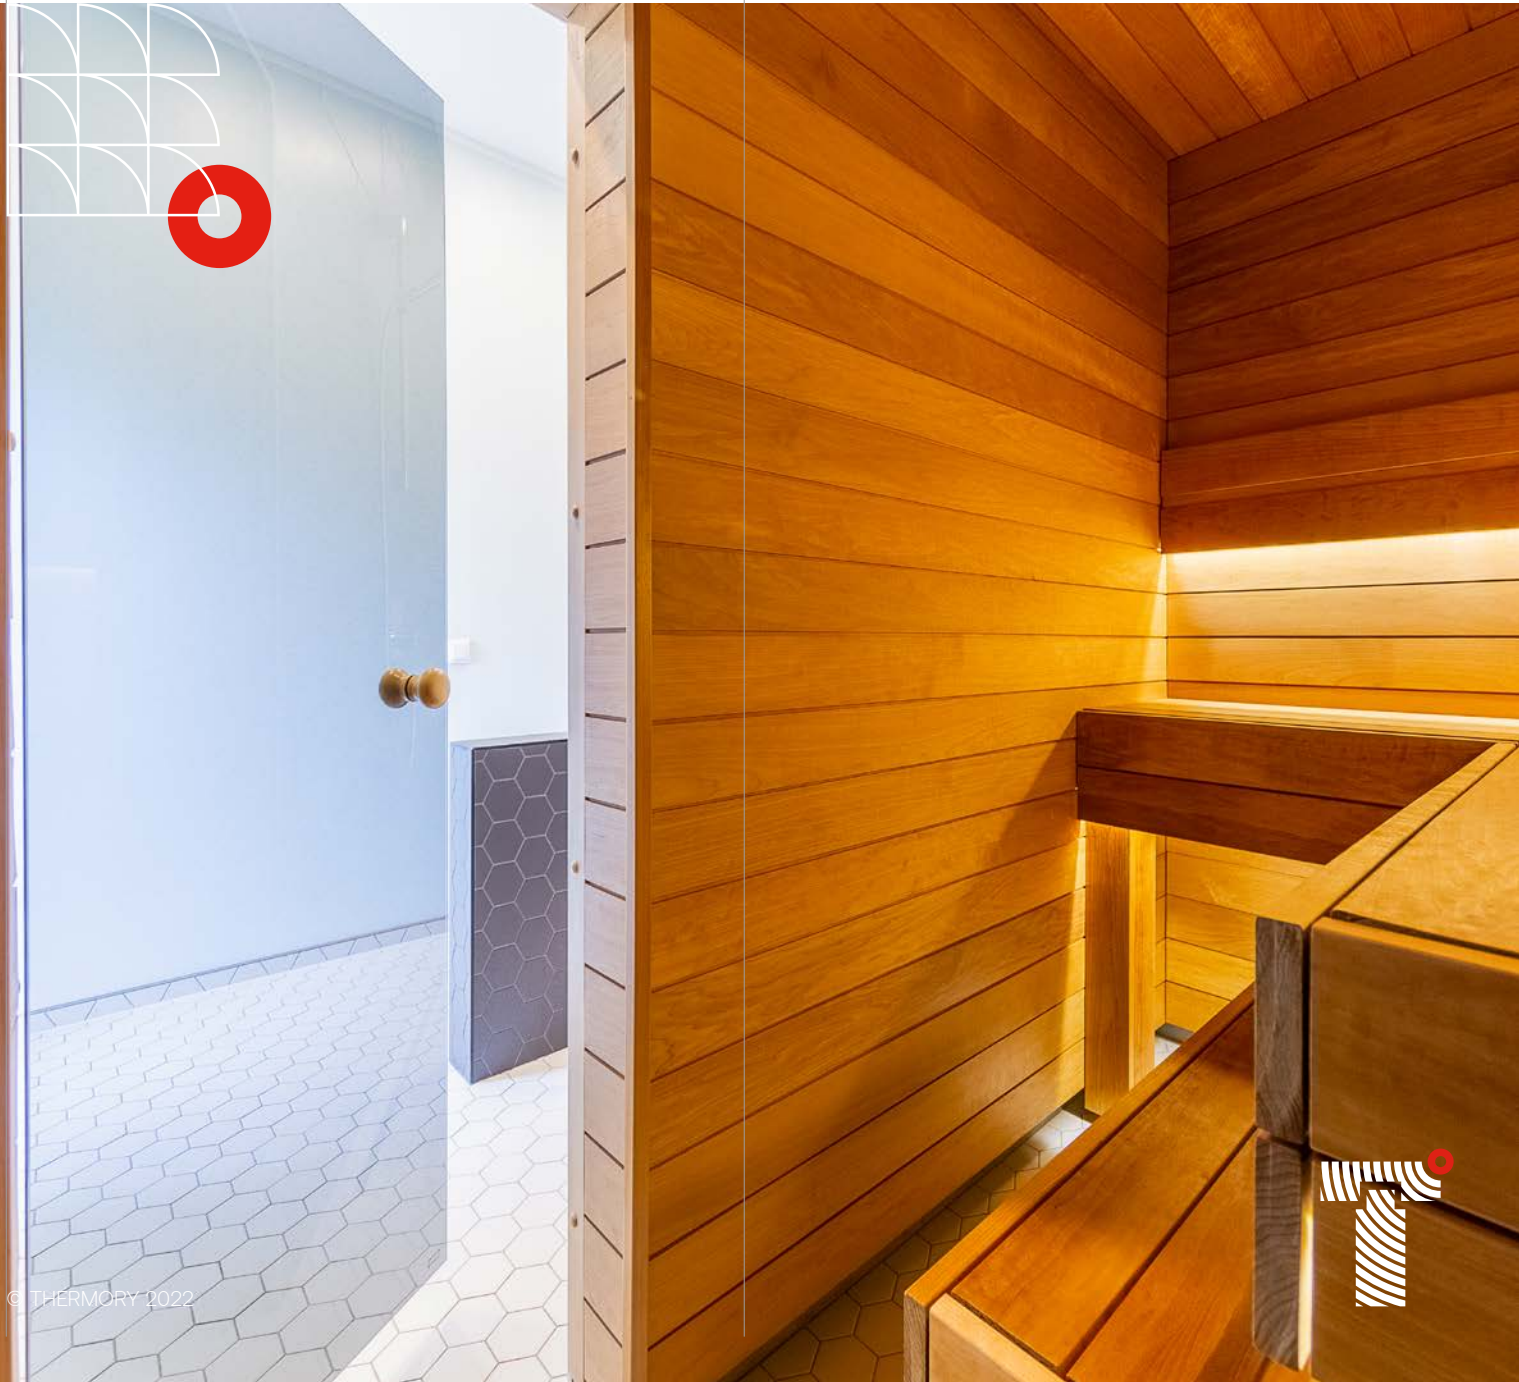

SAUNA^o

by THERMORY®

Thermory's top quality wood products have been on the market for 25 years. In addition to sauna material, prefabricated elements and accessories, our product range includes a reputable selection of sauna doors.

Both simple, classic solutions and more modern styles are available as standard.

You can find the perfect solution for your sauna room by combining various quality handles, door hinges and locks*.

*Locks can only be combined on Trendline doors.

Product sheet

Sauna doors

100% REAL WOOD PRODUCTS

INDUSTRY EXPERTS
We have delivered superior quality and unrivaled beauty for over 25 years

QUALITY MATERIALS
A wide range of wood species, profiles and finishes

ENVIRONMENTALLY FRIENDLY
Wood from sustainably managed forests with chemical-free modification

Thermory thermo-aspen. Private sauna in Estonia. Photographer: Elvo Jakobson