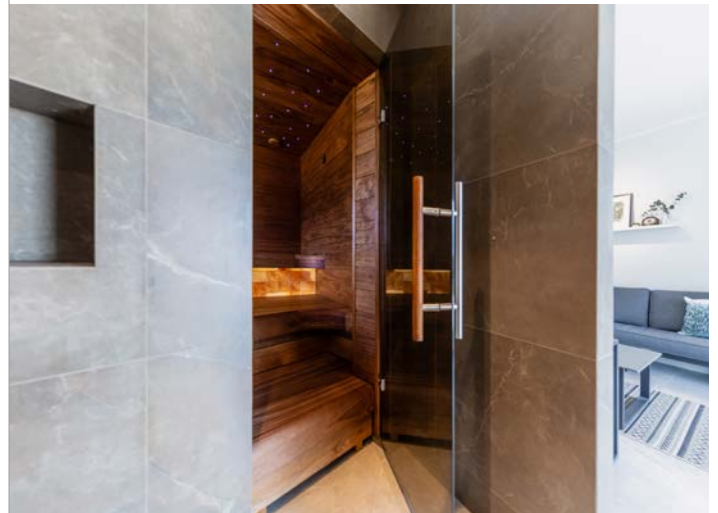

Thermory radiata pine. Private sauna in Estonia. Photographer: Elvo Jakobson